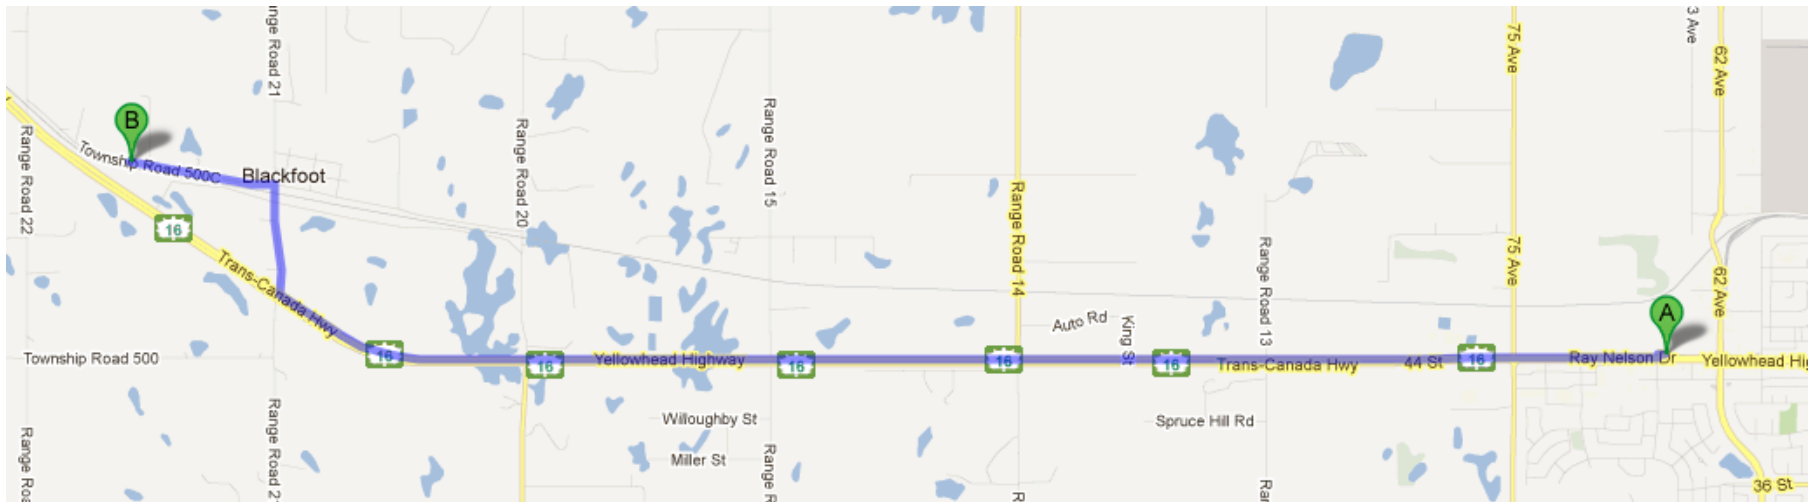

Directions to the Thorpe Recovery Centre

The new Thorpe Recovery Centre is located in Blackfoot, Alberta. This is 10 minutes West of Lloydminster, Alberta, North of Highway 16 (the Trans Canada Highway).

From Highway 16, turn onto Range Road 21 heading North. Cross the train tracks and take your first left going West. The Thorpe Recovery Centre building is a short distance down the road on the North side.